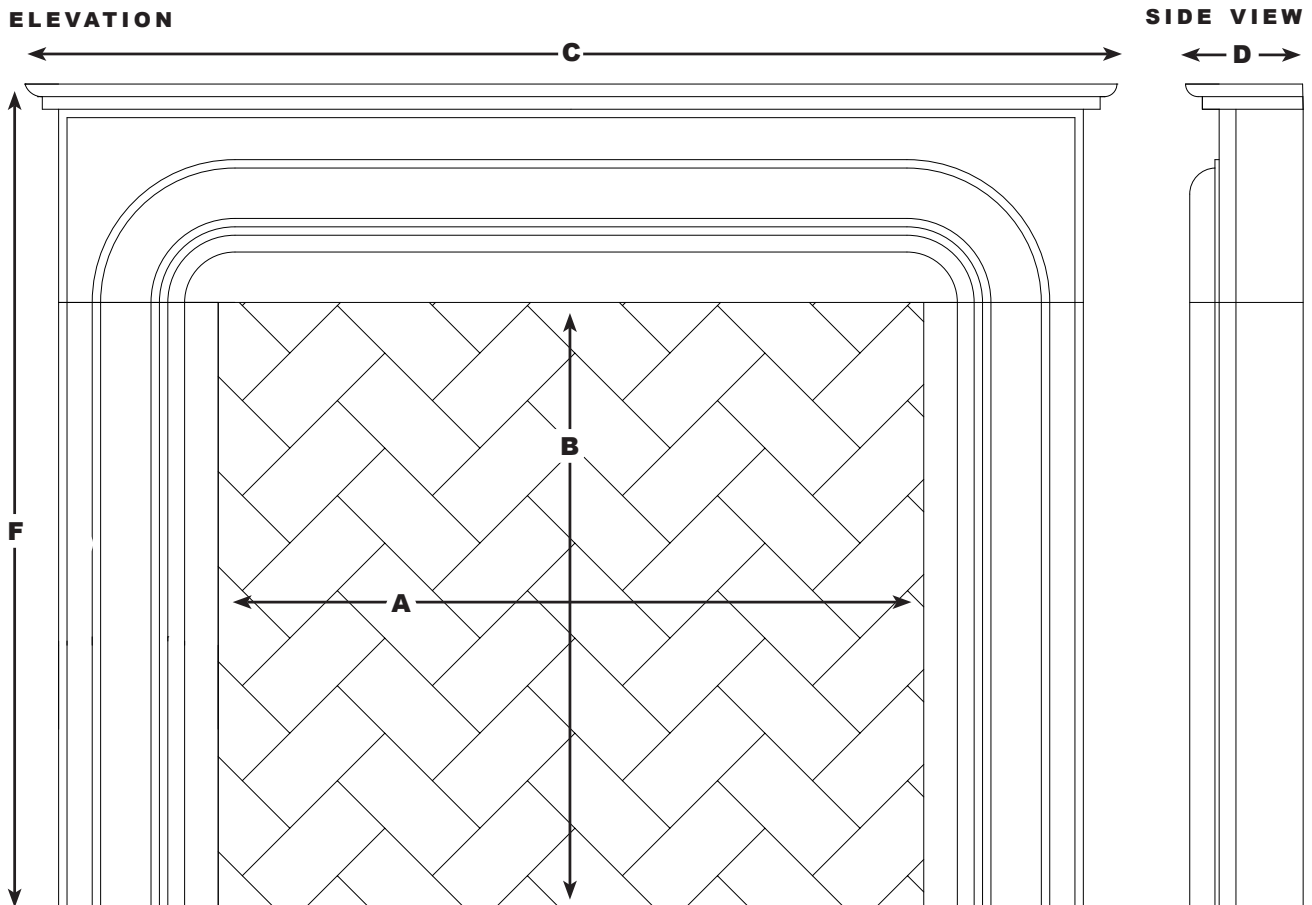

atelier
jouvence
custom stoneworks

[*The Balzac*]

Features a concise, square opening with sly rounded corners,
like the detailed but witty French writer himself.

Design inspired by Pesetti Alvaro & Figli

To request a proposal or for more information, please contact us.
312.492.7922 info@AJStoneworks.com www.AJStoneworks.com

atelier
jouvence
 custom stoneworks

THE BALZAC SPECIFICATIONS

FIREPLACE OPENING	A OPENING WIDTH	B OPENING HEIGHT	C SHELF WIDTH	D SHELF DEPTH	E OVERALL WIDTH	F OVERALL HEIGHT
40" OPENING	40"	36"	63"	7"	59"	49"
42" OPENING	42"	36"	65"	7"	61"	49"
46" OPENING	46"	36"	69"	7"	65"	49"
48" OPENING	48"	36"	71"	7"	67"	49"