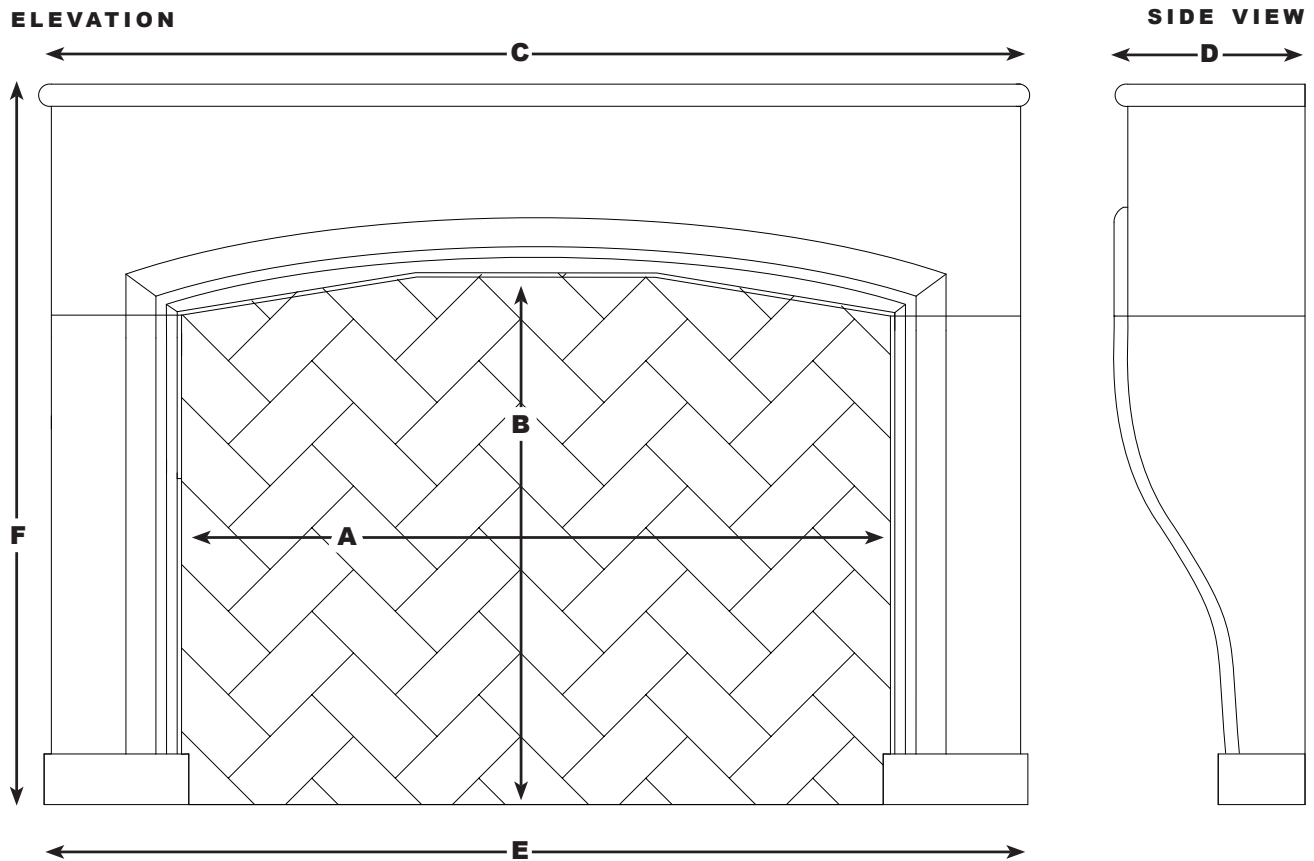

atelier
jouvence
custom stoneworks

[*The Bourgogne*]

The mantel's wide, welcoming opening evokes images of a roaring fire in the Great Room fireplace of a medieval castle in Burgundy (Bourgogne), France.

To request a proposal or for more information, please contact us.
312.492.7922 info@AJStoneworks.com www.AJStoneworks.com

atelier jouvence

custom stoneworks

THE BOURGOGNE SPECIFICATIONS

FIREPLACE OPENING	A OPENING WIDTH	B OPENING HEIGHT	C SHELF WIDTH	D SHELF DEPTH	E OVERALL WIDTH	F OVERALL HEIGHT
42" OPENING	42"	36"	61 7/8"	12 7/8"	59 5/8"	48 3/4"
48" OPENING	48"	36"	67 1/8"	12 7/8"	65 5/8"	48 3/4"
52" OPENING	52"	36"	71 1/8"	12 7/8"	69 5/8"	48 3/4"