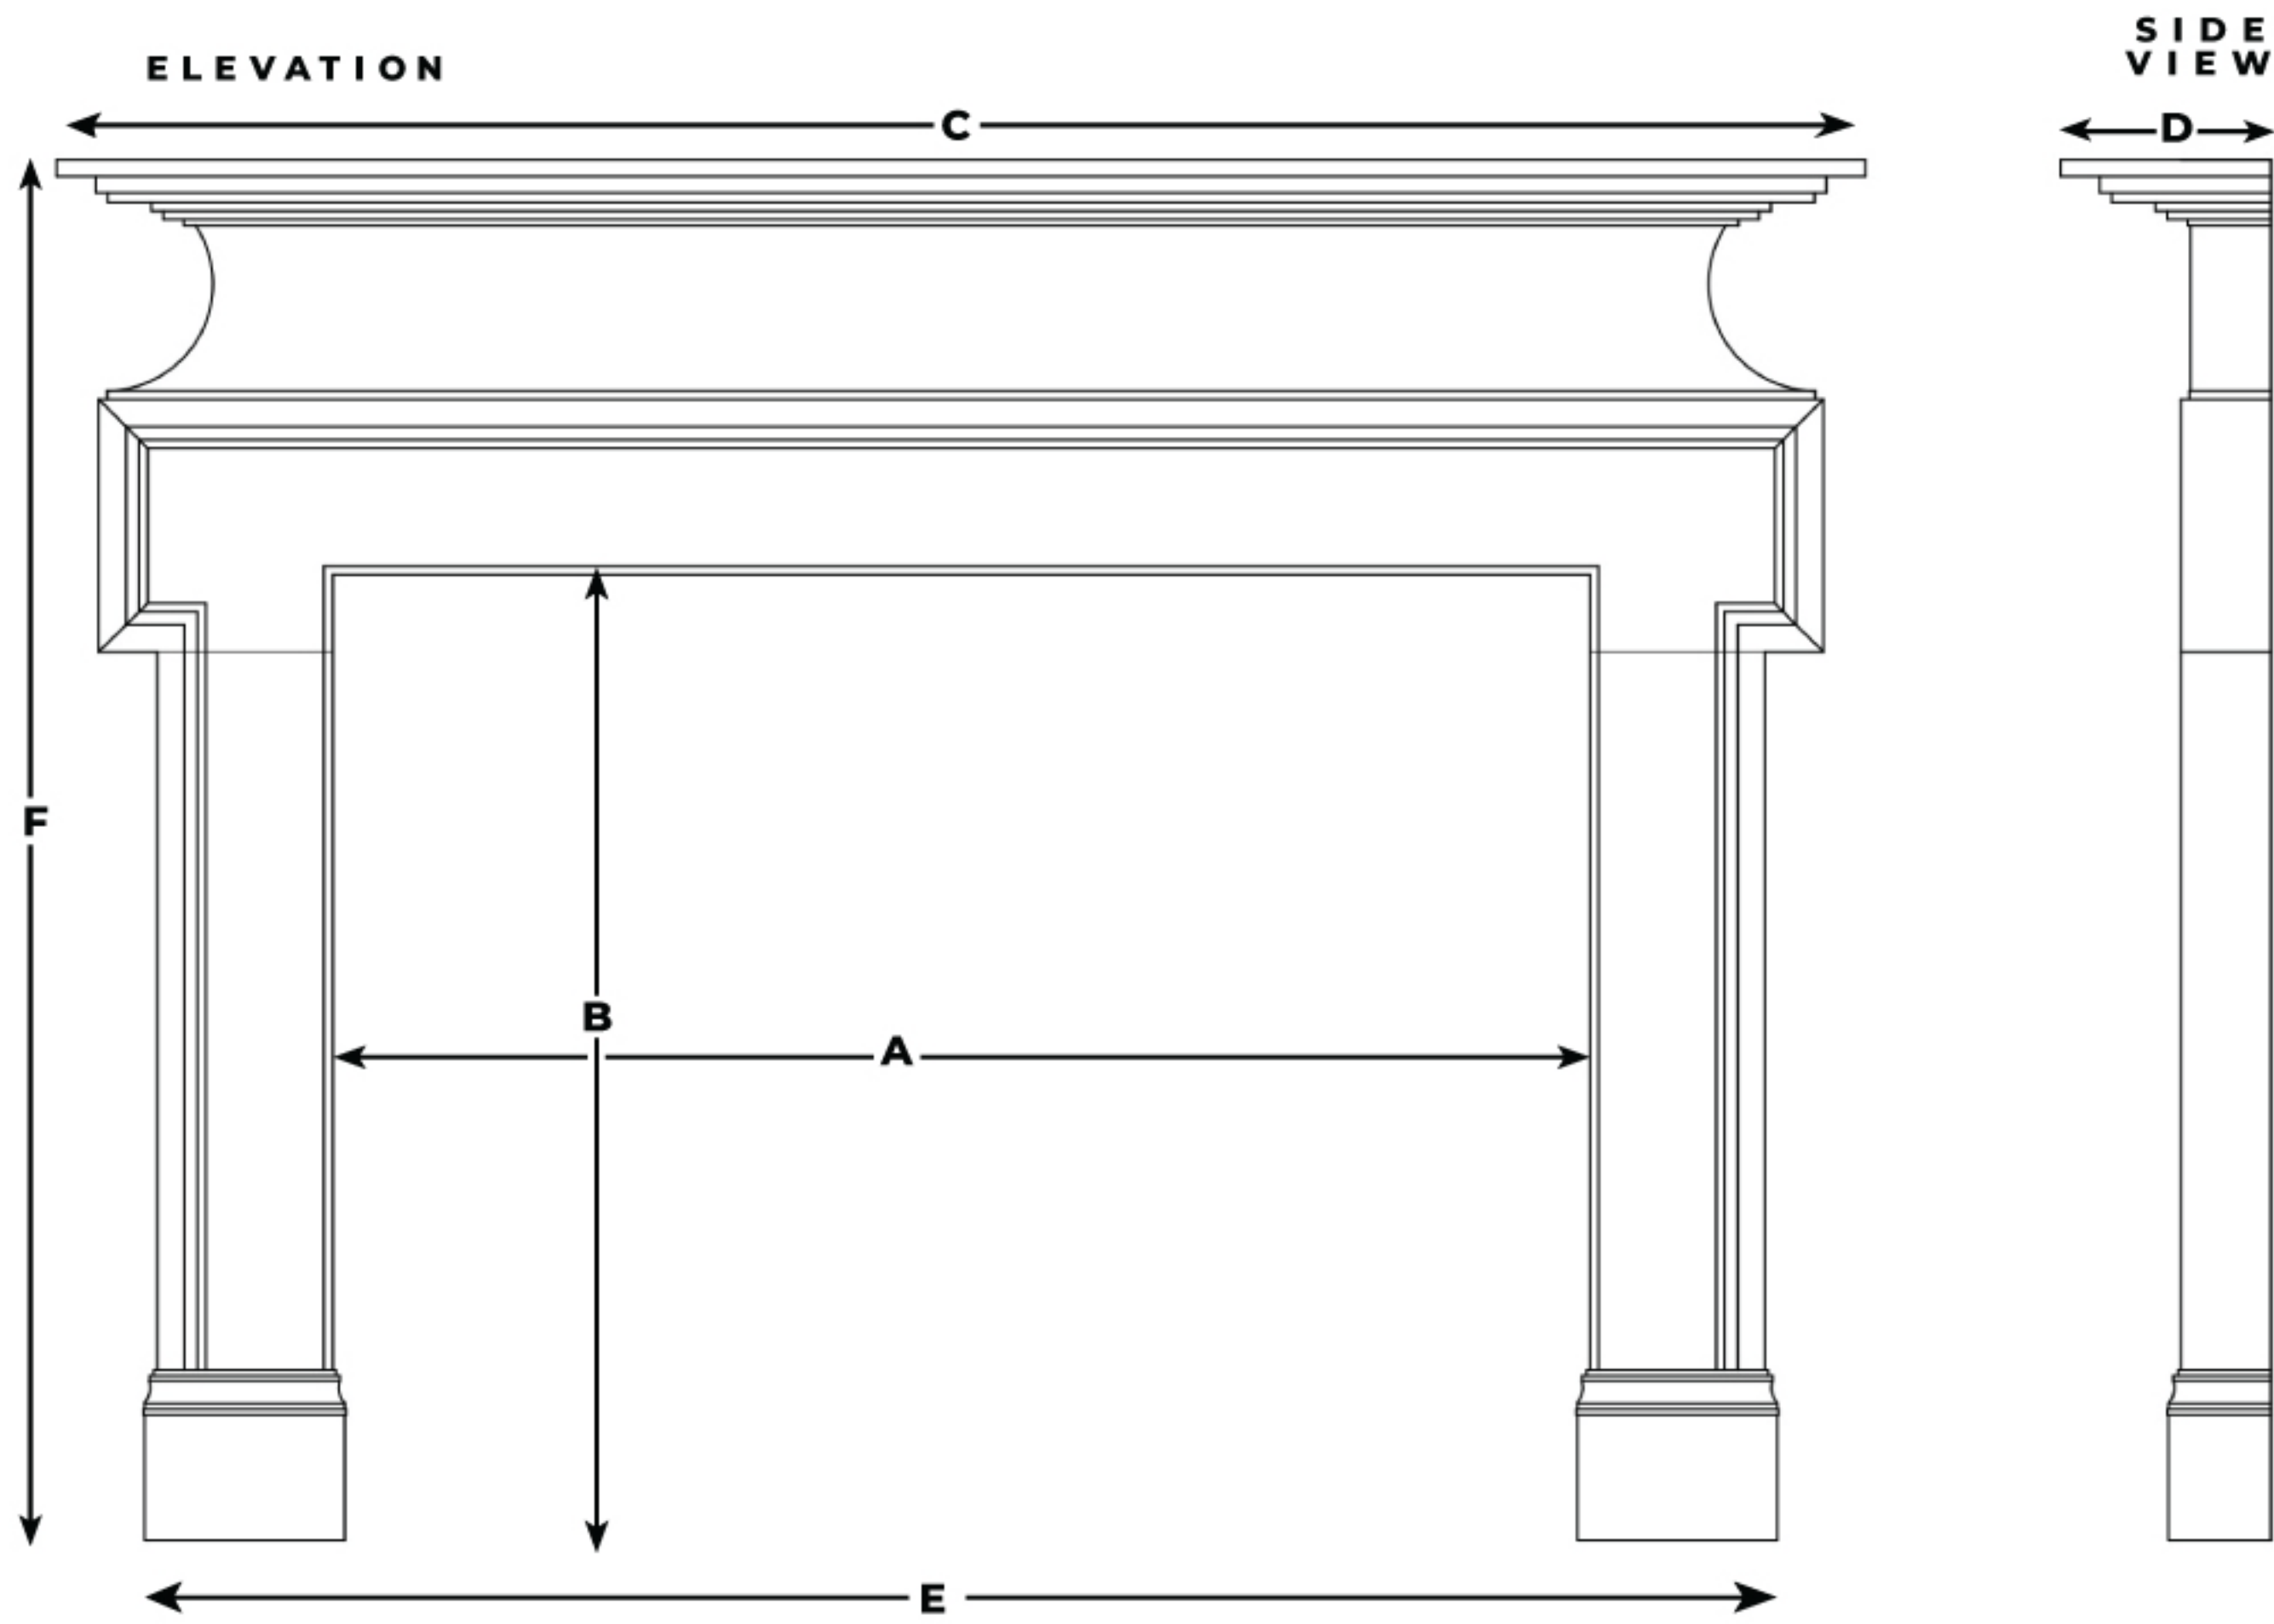

To request a proposal or for more information, please contact us.

312.492.7922

info@AJStoneworks.com

www.AJStoneworks.com

PRESENTS

ELIZABETH SCOTT
 DESIGN GROUP

THE CONSTANTINE SPECIFICATIONS

FIREPLACE OPENING	A OPENING WIDTH	B OPENING HEIGHT	C SHELF WIDTH	D SHELF DEPTH	E OVERALL WIDTH	F OVERALL HEIGHT
42" opening	42"	36"	67 1/2"	9 3/8"	60"	55"
48" opening	48"	36"	73 1/2"	9 3/8"	66"	55"