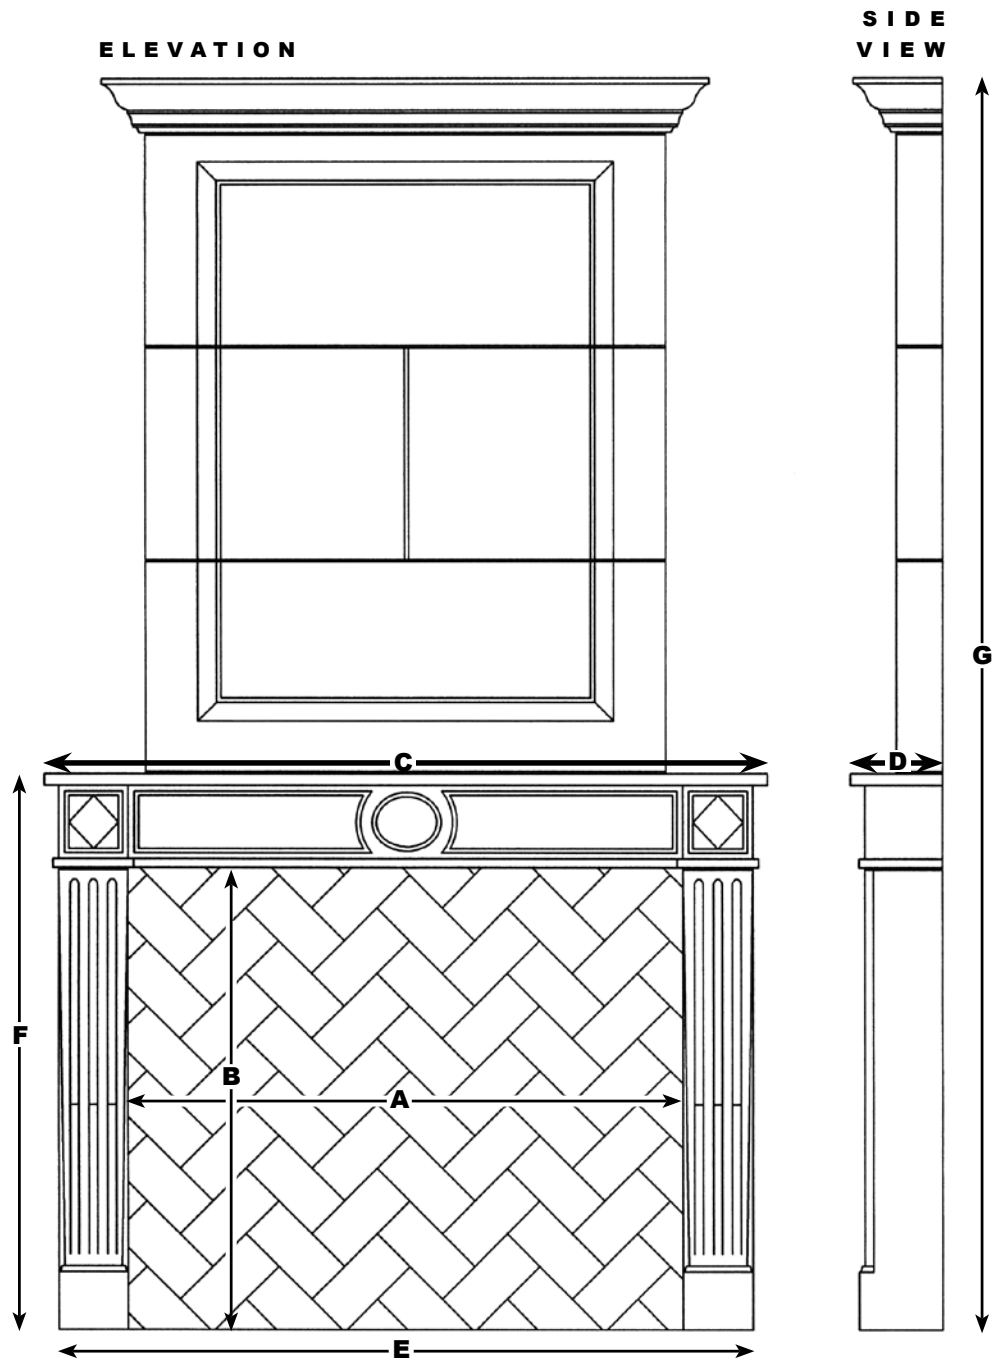

---

[ *The Directoire* ]

---

Dating to the end of the **18th century France**, the overmantel projects only slightly from the wall, and the ornamentation is simplified and geometrical.

*The overmantel is optional.*

---

*To request a proposal or for more information, please contact us.*

312.492.7922

info@AJStoneworks.com

www.AJStoneworks.com

**THE DIRECTOIRE SPECIFICATIONS**

FIREPLACE OPENING	A OPENING WIDTH	B OPENING HEIGHT	C SHELF WIDTH	D SHELF DEPTH	E OVERALL WIDTH	F OVERALL HEIGHT	G OVERALL HEIGHT with OVERMANTEL
44" opening	44"	40"	58 1/2"	8"	56"	48"	108"
48" opening	48"	40"	62 1/2"	8"	60"	48"	108"