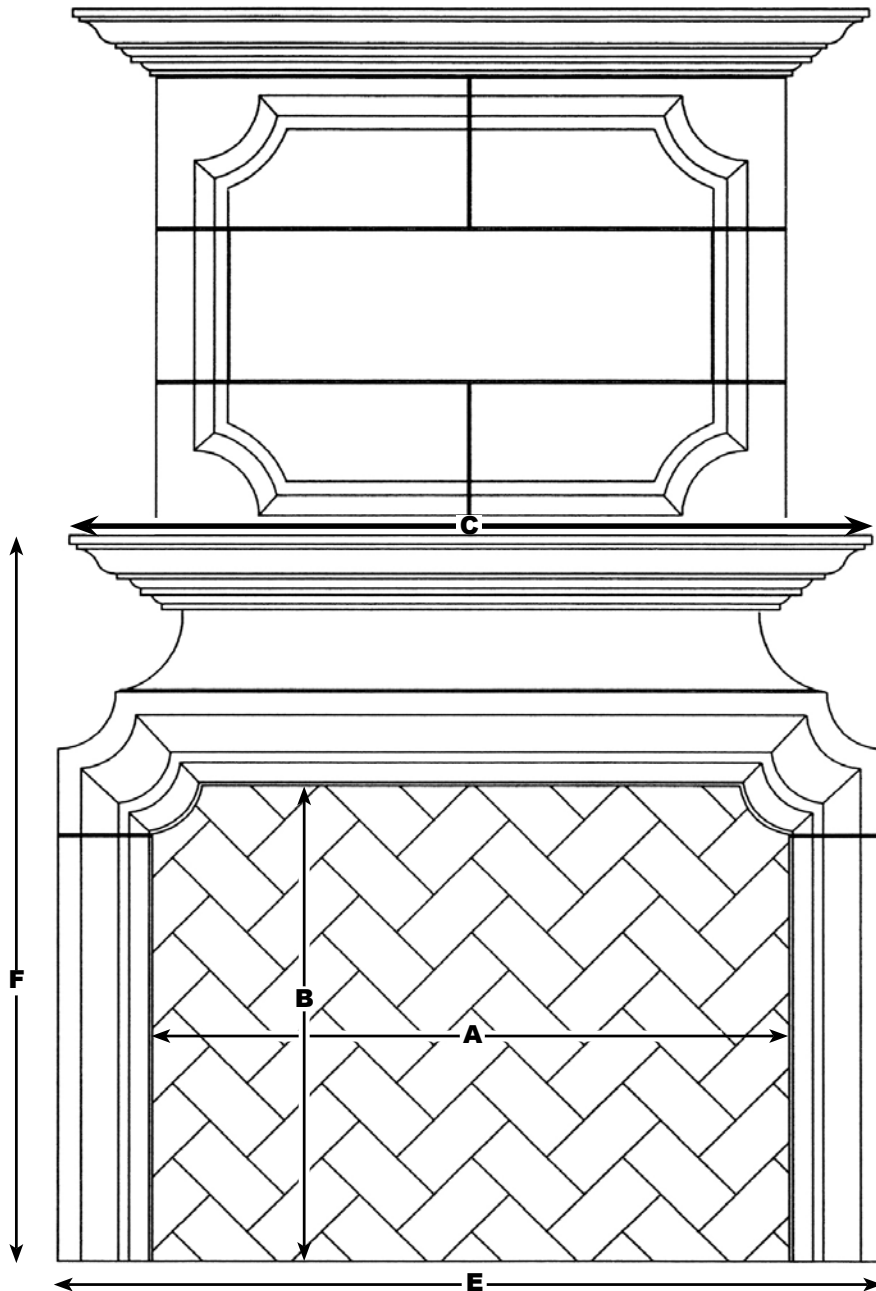

---

[ *Francois I* ]

---

Design from the era of 16th century **French King François I**. Distinctive moldings frame the fireplace opening and overmantel.

*The overmantel is optional.*

---

atelier  
**jouvence**  
 custom stoneworks

**ELEVATION**

**SIDE VIEW**

**FRANÇOIS I SPECIFICATIONS**

FIREPLACE OPENING	A OPENING WIDTH	B OPENING HEIGHT	C SHELF WIDTH	D SHELF DEPTH	E OVERALL WIDTH	F OVERALL HEIGHT	G OVERALL HEIGHT with OVERMANTEL
44" opening	44"	36"	56 1/2"	10 3/4"	58 1/4"	55 1/8"	95"
48" opening	48"	36"	60 1/2"	10 3/4"	62 1/4"	55 1/8"	95"