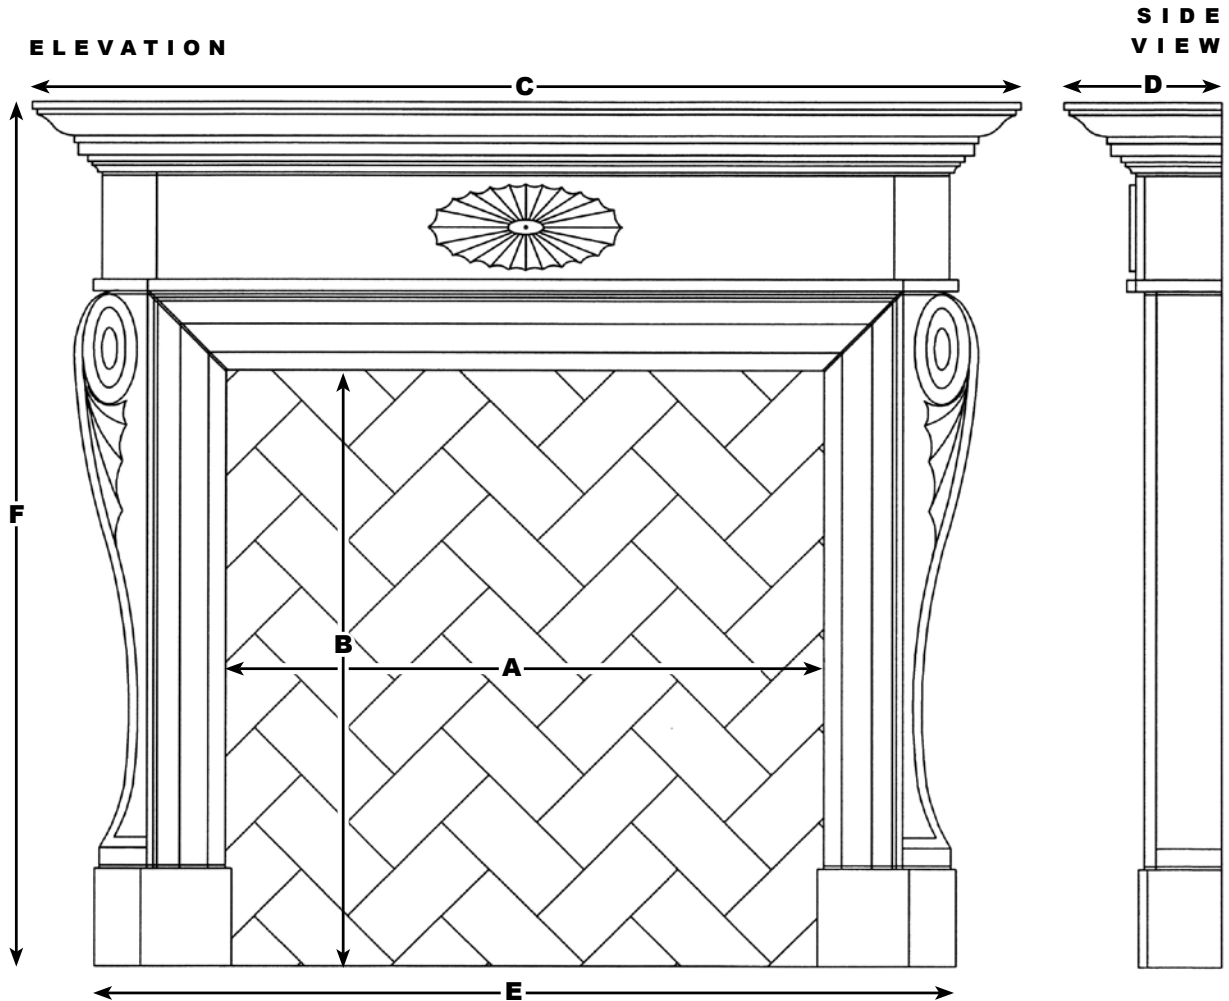

atelier
jouvence
 custom stoneworks

THE GEORGIAN SPECIFICATIONS

FIREPLACE OPENING	A OPENING WIDTH	B OPENING HEIGHT	C SHELF WIDTH	D SHELF DEPTH	E OVERALL WIDTH	F OVERALL HEIGHT
36" opening	36"	36"	59 1/2"	9 1/2"	54 3/8"	52 1/8"
40" opening	40"	36"	63 1/2"	9 1/2"	58 3/8"	52 1/8"
44" opening	44"	36"	67 1/2"	9 1/2"	60 3/8"	52 1/8"