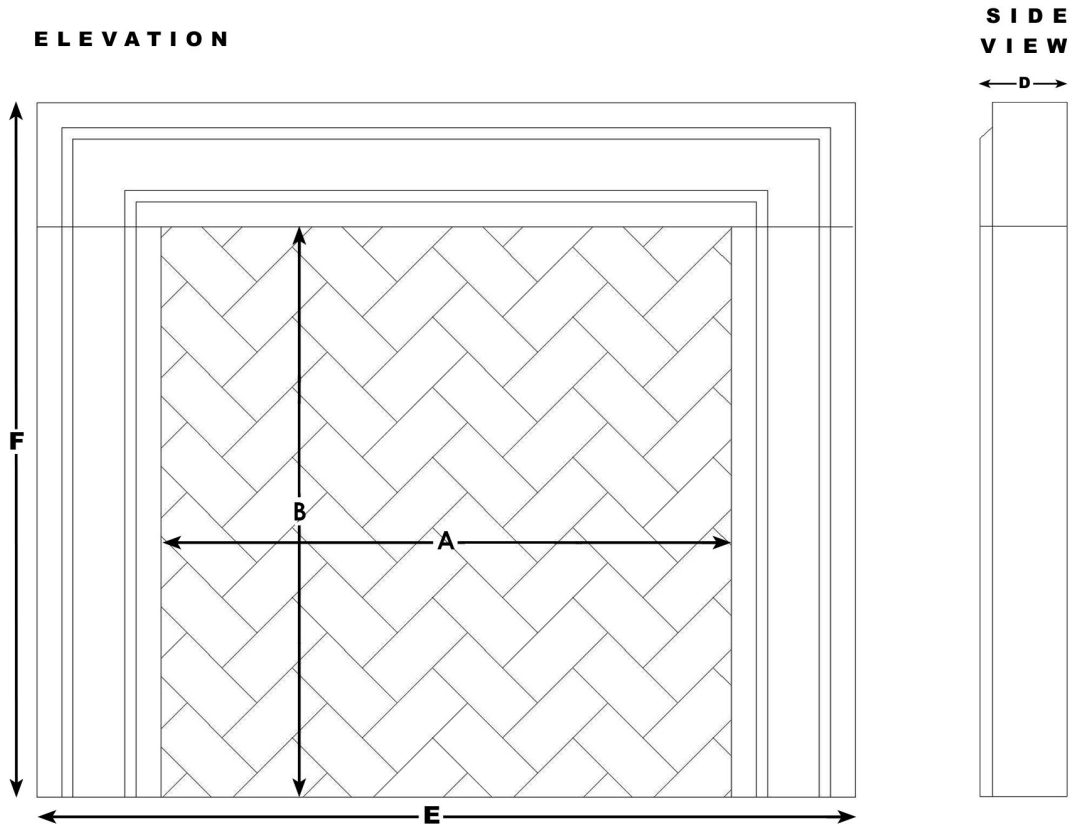

**THE GERHERTY SPECIFICATIONS**

FIREPLACE OPENING	A OPENING WIDTH	B OPENING HEIGHT	C SHELF WIDTH	D SHELF DEPTH	E OVERALL WIDTH	F OVERALL HEIGHT
36" opening	36"	36"	N/A	6"	56"	46"
42" opening	42"	36"	N/A	6"	62"	46"
48" opening	48"	36"	N/A	6"	68"	46"