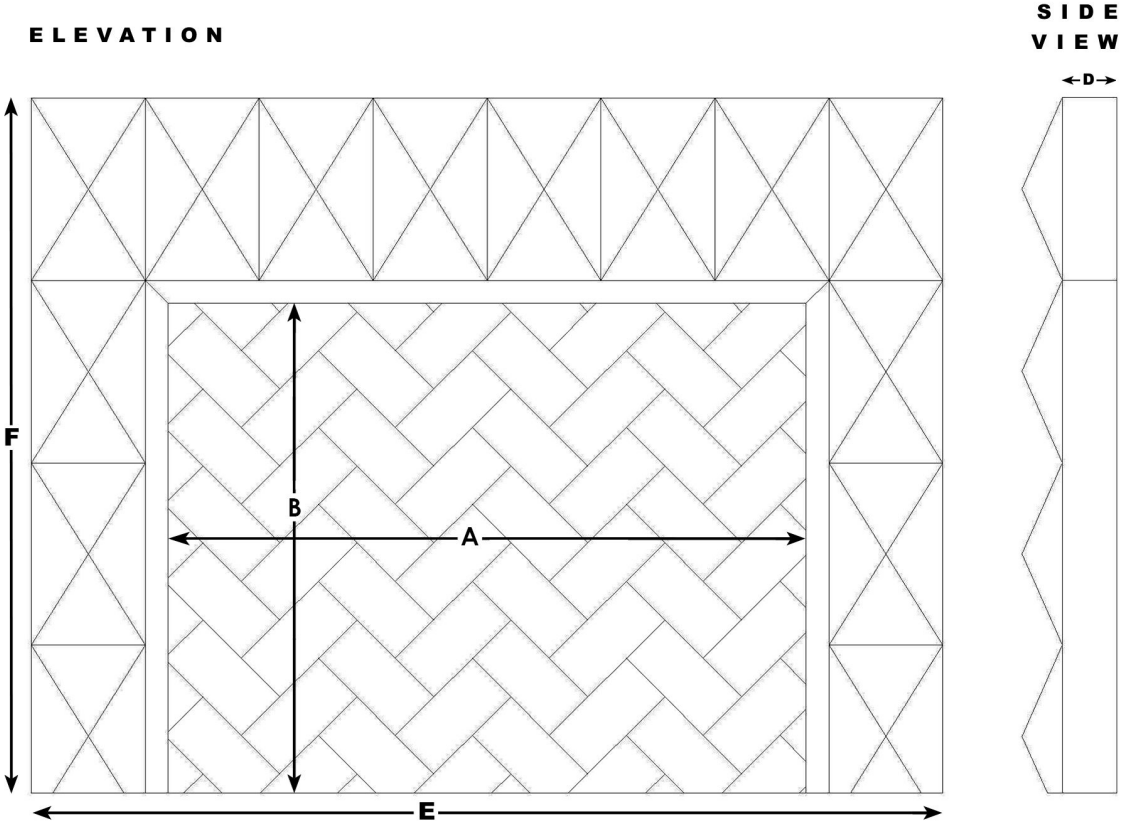

atelier  
**jouvence**  
custom stoneworks

PRESENTS

ELIZABETH SCOTT  
DESIGN GROUP

---

[ *The Harrison* ]

The clean, timeless geometric design of this fireplace is beautifully proportioned - perfect for a family room, study, or bedroom.

**THE HARRISON SPECIFICATIONS**

FIREPLACE OPENING	A OPENING WIDTH	B OPENING HEIGHT	C SHELF WIDTH	D SHELF DEPTH	E OVERALL WIDTH	F OVERALL HEIGHT
36" opening	36"	36"	N/A	4"	56"	51"
42" opening	42"	36"	N/A	4"	62"	51"
48" opening	48"	36"	N/A	4"	68"	51"