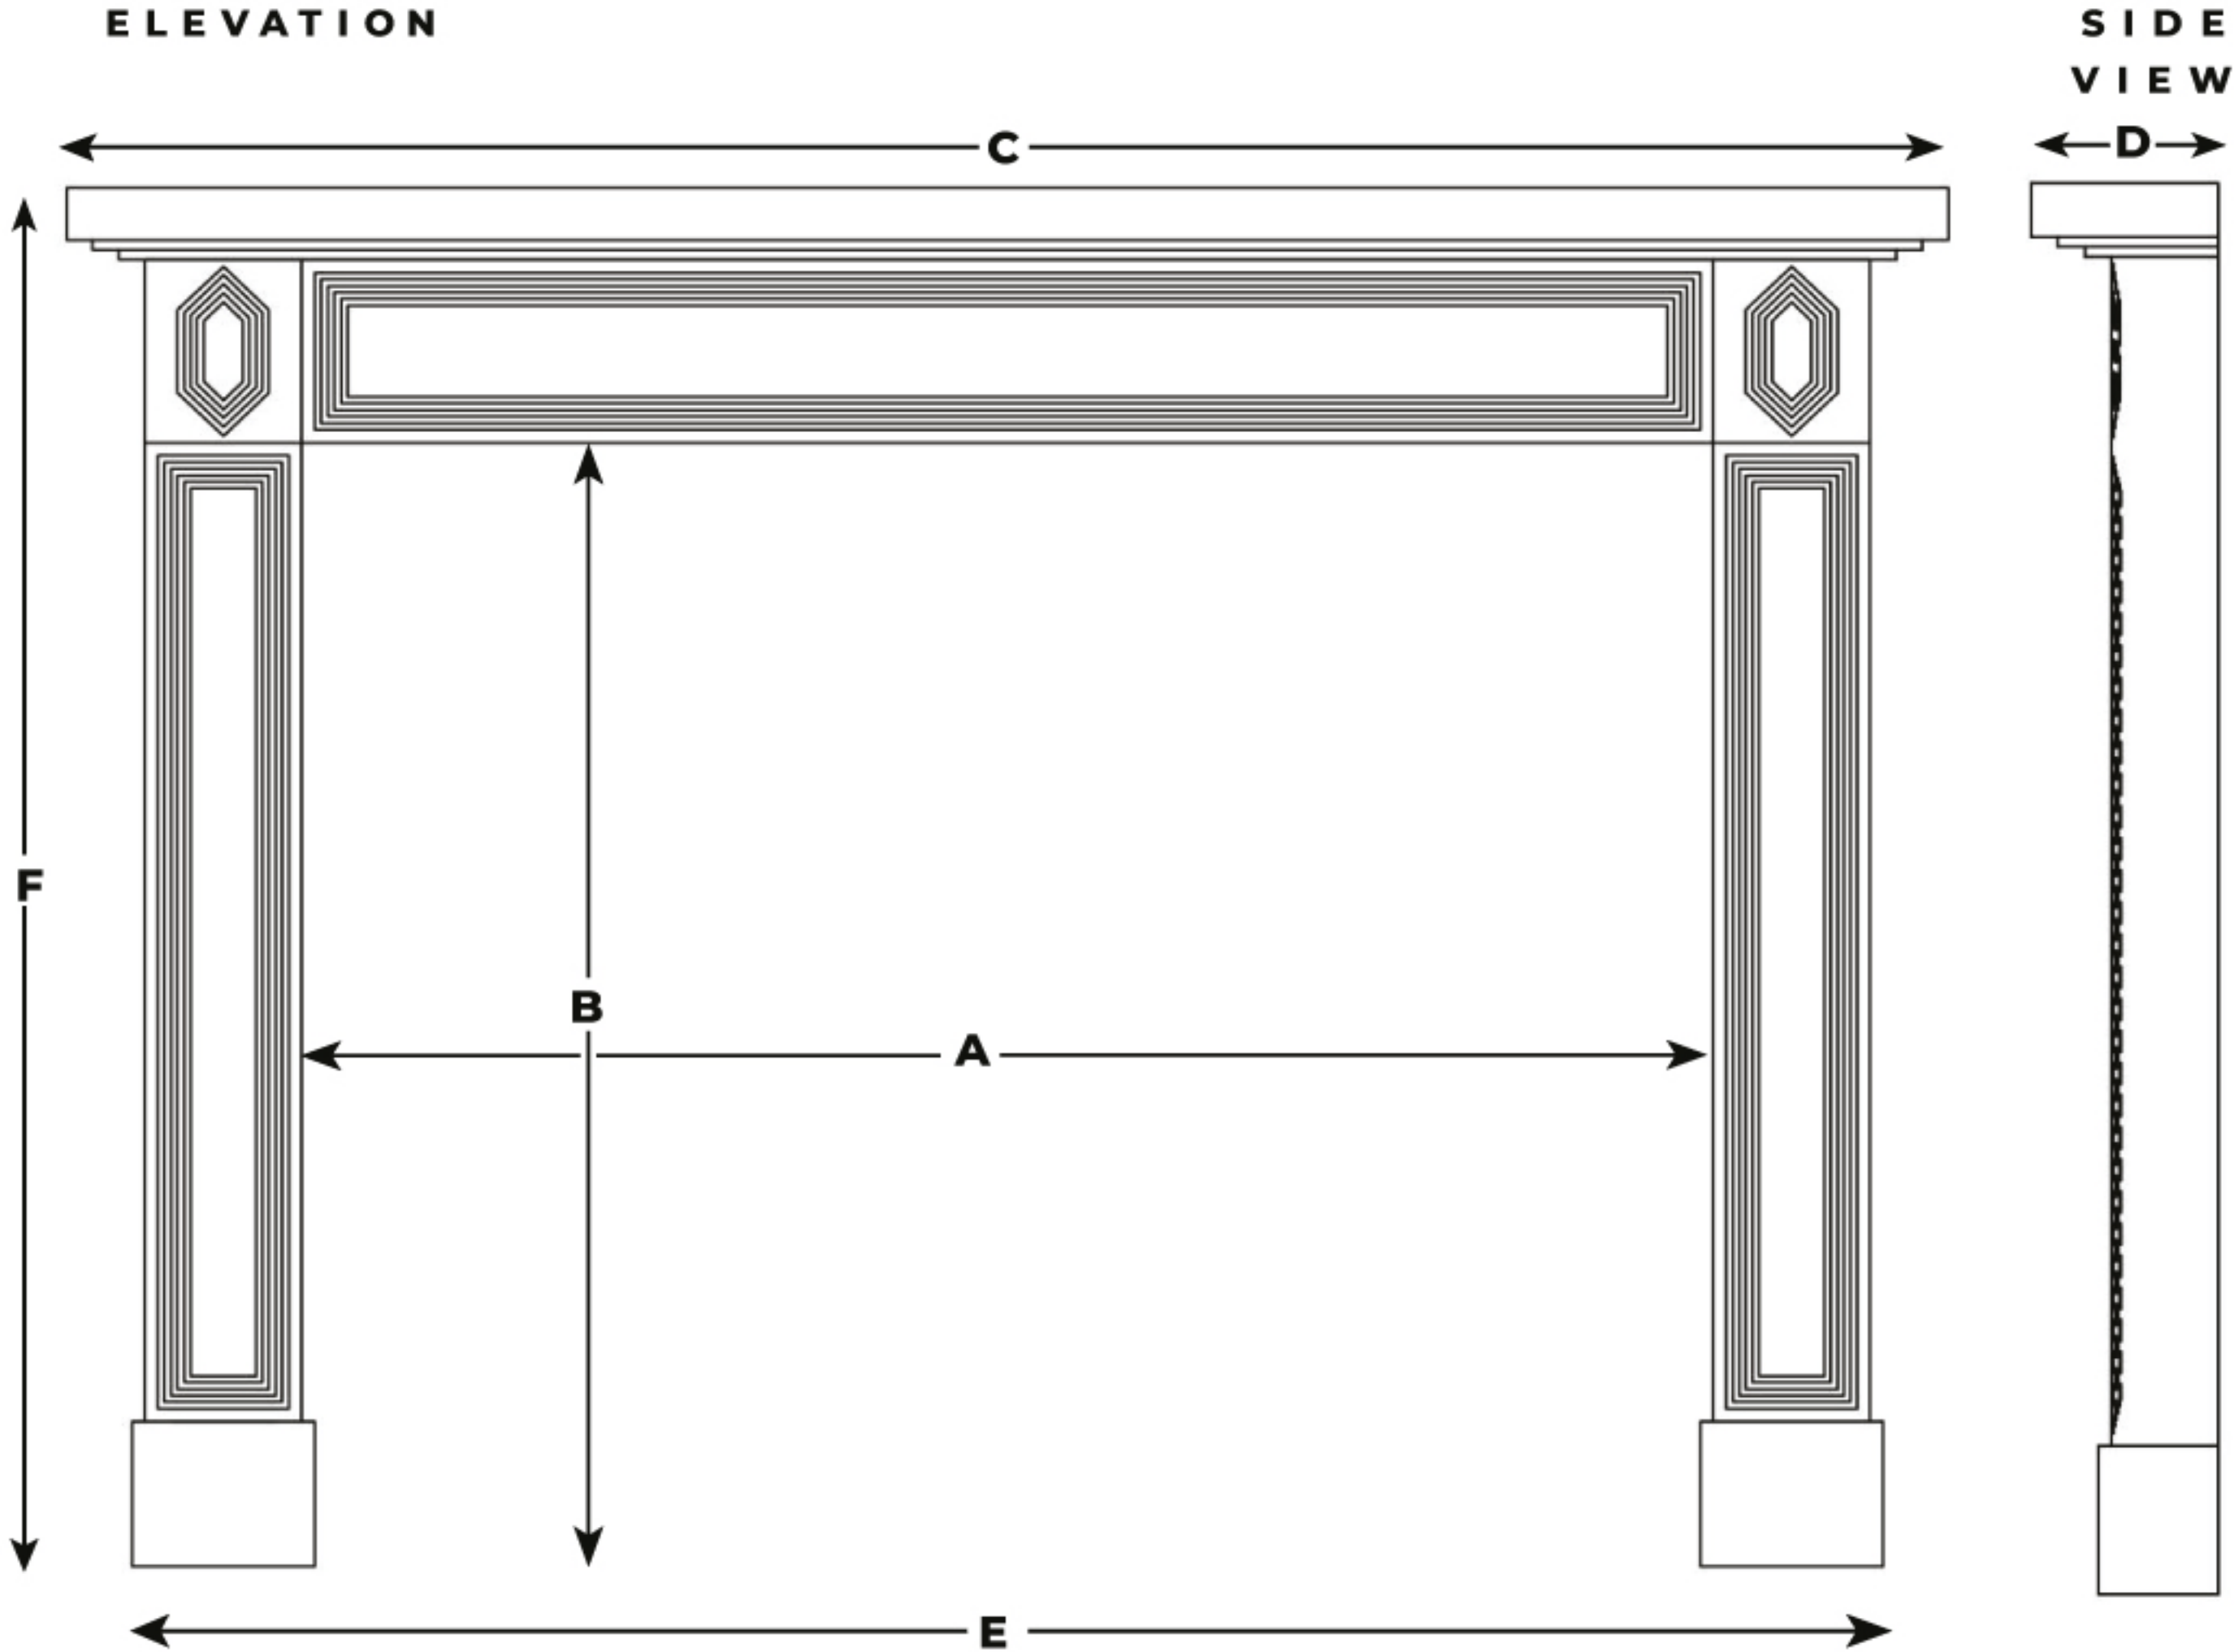

**THE HEMSWORTH SPECIFICATIONS**

FIREPLACE OPENING	A OPENING WIDTH	B OPENING HEIGHT	C SHELF WIDTH	D SHELF DEPTH	E OVERALL WIDTH	F OVERALL HEIGHT
42" opening	42"	36"	61"	7"	56"	52 3/4"
48" opening	48"	36"	67"	7"	62"	52 3/4"