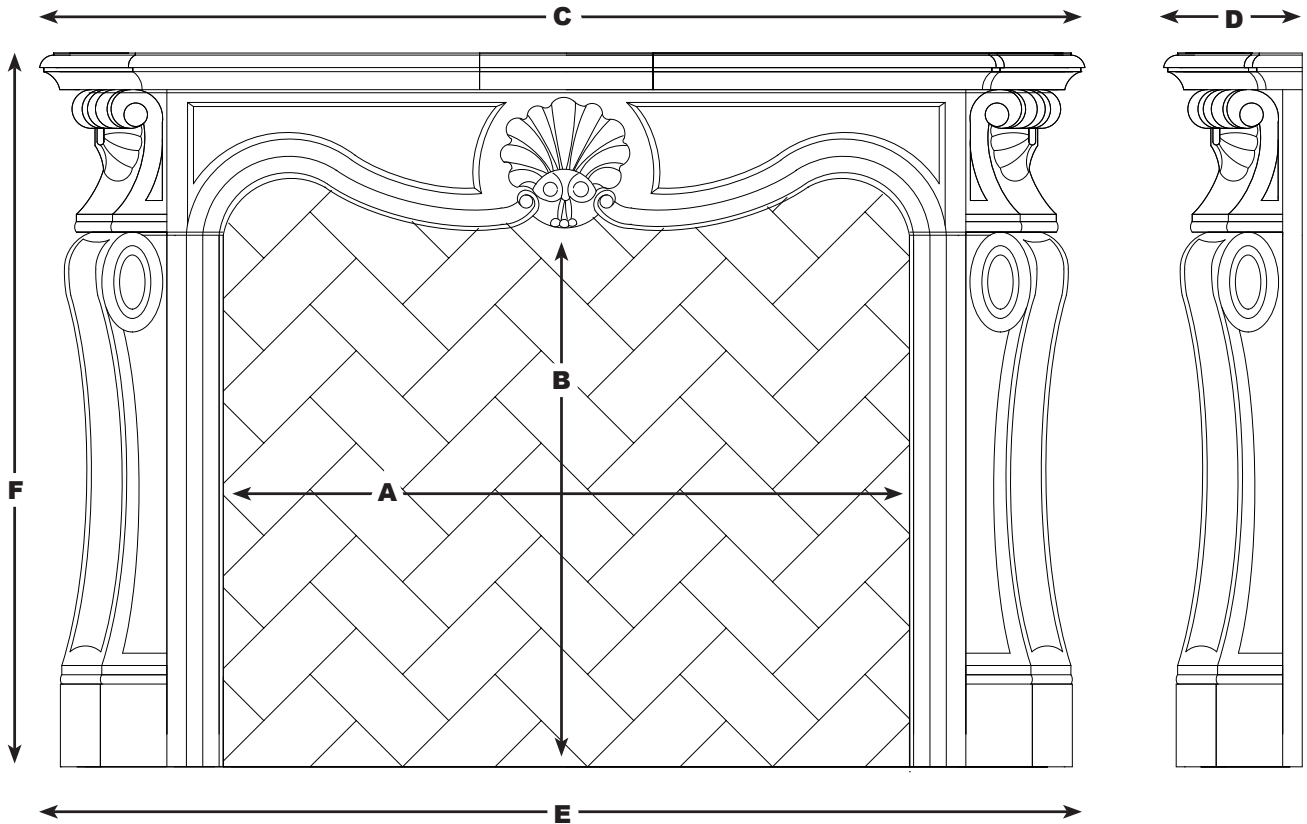

atelier  
**jouvence**  
custom stoneworks

---

*[ The Marie Antoinette ]*

---

The classical Louis XV curves are accented with a shell motif, and other subtle ornamentation.

---

*Design inspired by Pesetti Alvaro & Figli*

# atelier jouvence

custom stoneworks

**ELEVATION**

**SIDE VIEW**

**THE MARIE ANTOINETTE SPECIFICATIONS**

FIREPLACE OPENING	A OPENING WIDTH	B OPENING HEIGHT	C SHELF WIDTH	D SHELF DEPTH	E OVERALL WIDTH	F OVERALL HEIGHT
42" OPENING	42"	36"	64"	8 1/2"	62"	43 1/2"
48" OPENING	48"	36"	70"	8 1/2"	68"	43 1/2"