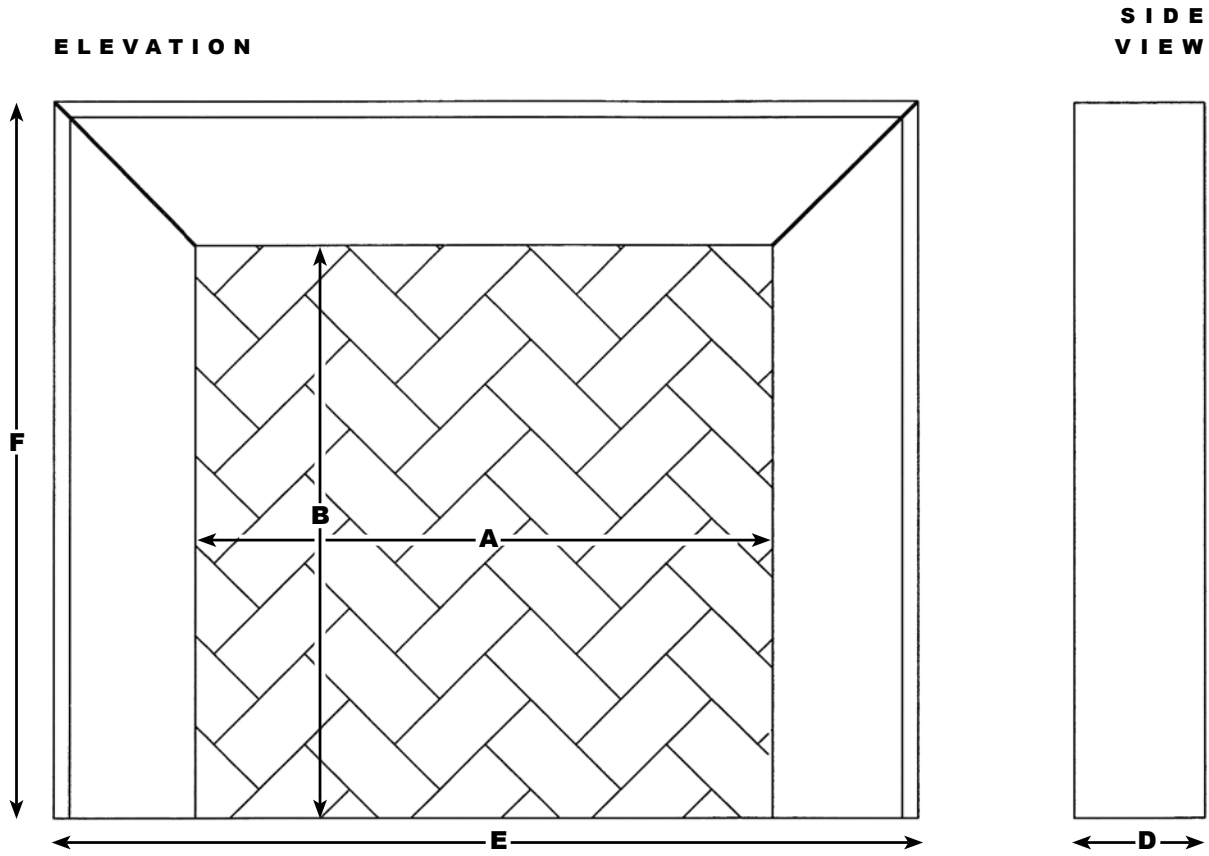

atelier
jouvence
 custom stoneworks

THE MODERN SPECIFICATIONS

FIREPLACE OPENING	A OPENING WIDTH	B OPENING HEIGHT	C SHELF WIDTH	D SHELF DEPTH	E OVERALL WIDTH	F OVERALL HEIGHT
36" opening	36"	36"	N/A	9"	54"	45"
40" opening	40"	36"	N/A	9"	58"	45"
44" opening	44"	36"	N/A	9"	62"	45"
48" opening	48"	36"	N/A	9"	66"	45"