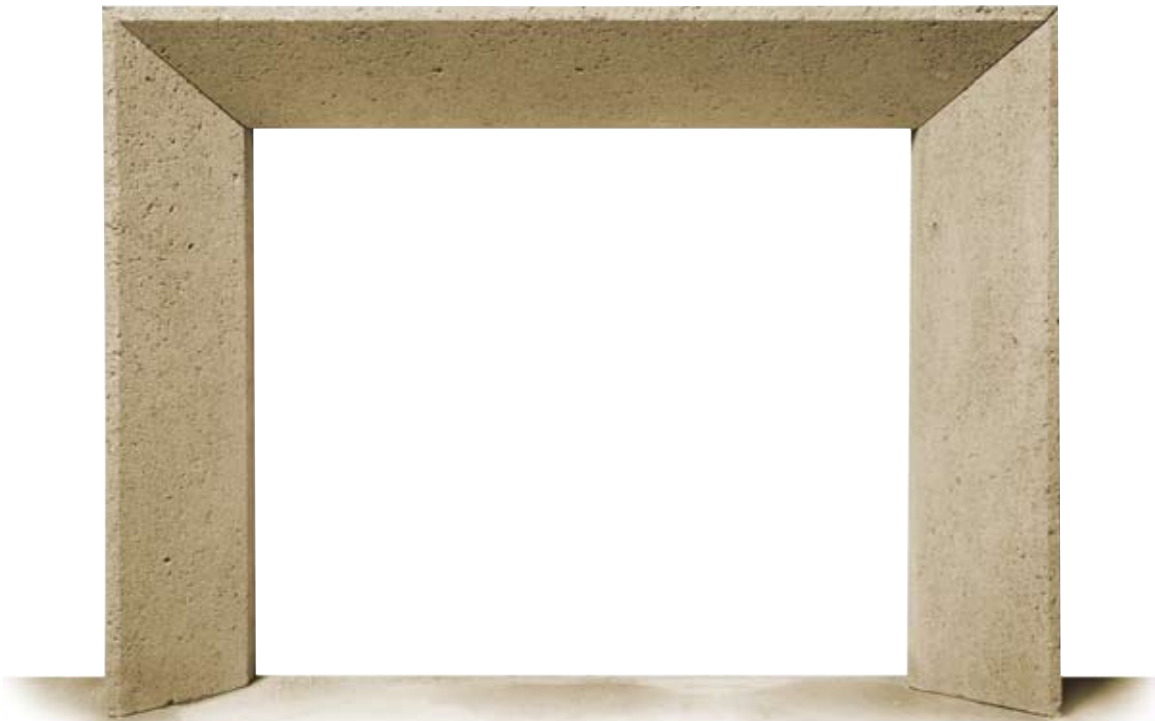

atelier
jouvence
custom stoneworks

[*The Modern*]

Sleek, spare lines show off the stone for a clean, contemporary look.

To request a proposal or for more information, please contact us.
312.492.7922   info@AJStoneworks.com   www.AJStoneworks.com