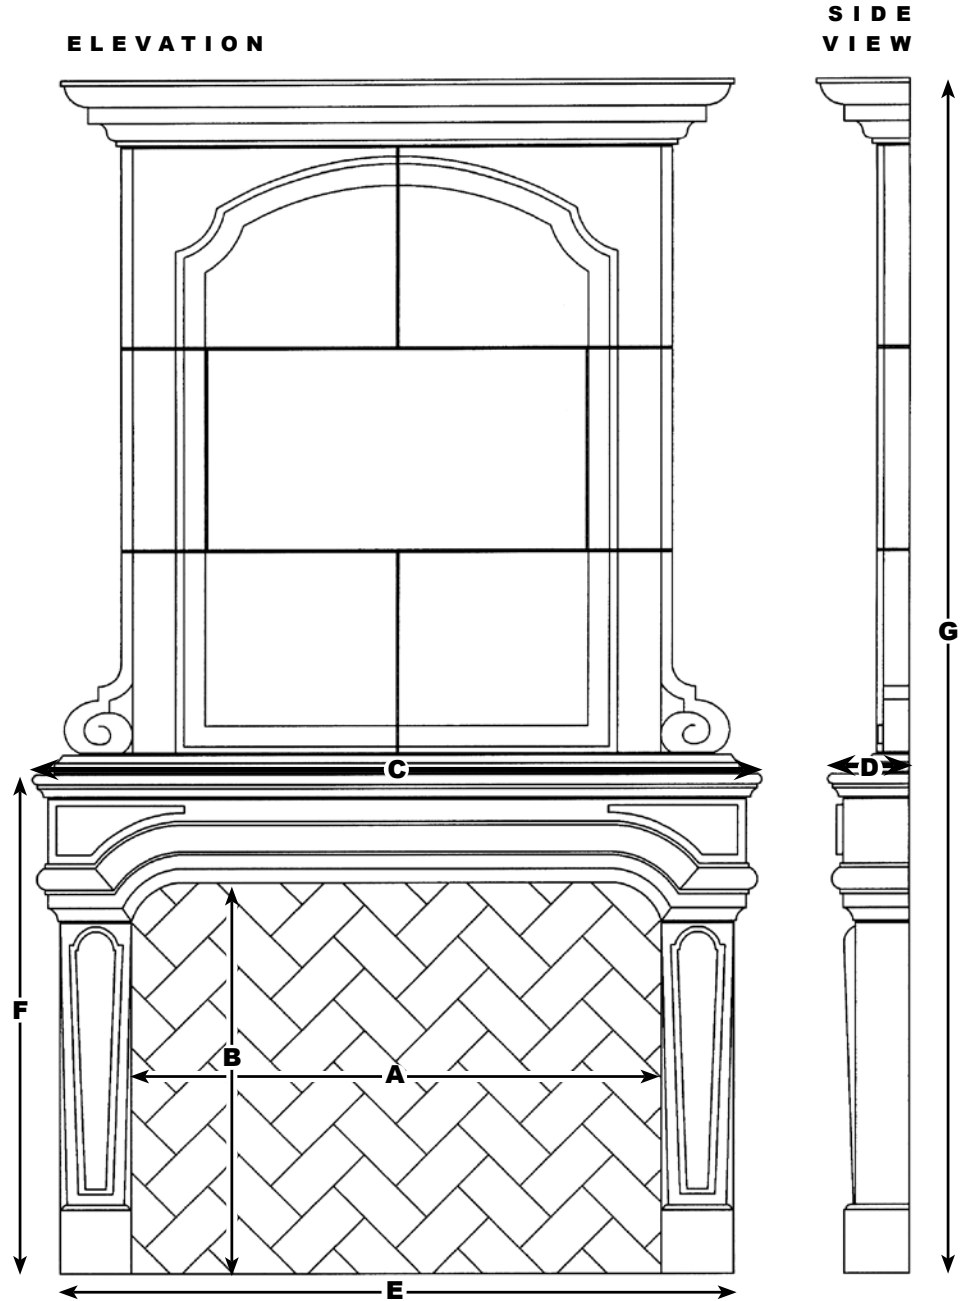

[*The Regency*]

Inspired by the **French Regency** period. The lintel curves as it extends out and down into the jambs, which narrow as they descend.

The overmantel is optional.

THE REGENCY SPECIFICATIONS

FIREPLACE OPENING	A OPENING WIDTH	B OPENING HEIGHT	C SHELF WIDTH	D SHELF DEPTH	E OVERALL WIDTH	F OVERALL HEIGHT	G OVERALL HEIGHT with OVERMANTEL
44" opening	44"	36"	62"	7 1/2"	57"	45 1/4"	108"
48" opening	48"	36"	66"	7 1/2"	61"	45 1/4"	108"