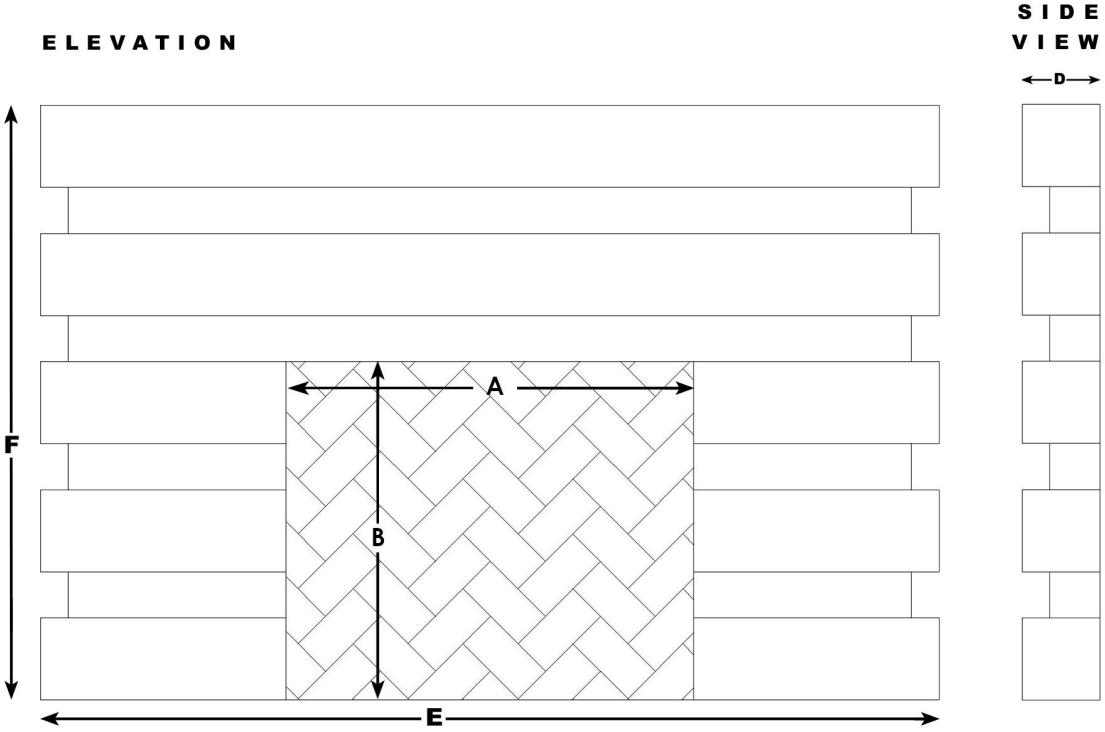

atelier
jouvence
custom stoneworks

PRESENTS

ELIZABETH SCOTT
DESIGN GROUP

THE ROYCE SPECIFICATIONS

FIREPLACE OPENING	A OPENING WIDTH	B OPENING HEIGHT	C SHELF WIDTH	D SHELF DEPTH	E OVERALL WIDTH	F OVERALL HEIGHT
42" opening	42"	36"	N/A	8"	80"	50"
48" opening	48"	36"	N/A	8"	86"	50"

To request a proposal or for more information, please contact us.

312.492.7922

info@AJStoneworks.com

www.AJStoneworks.com