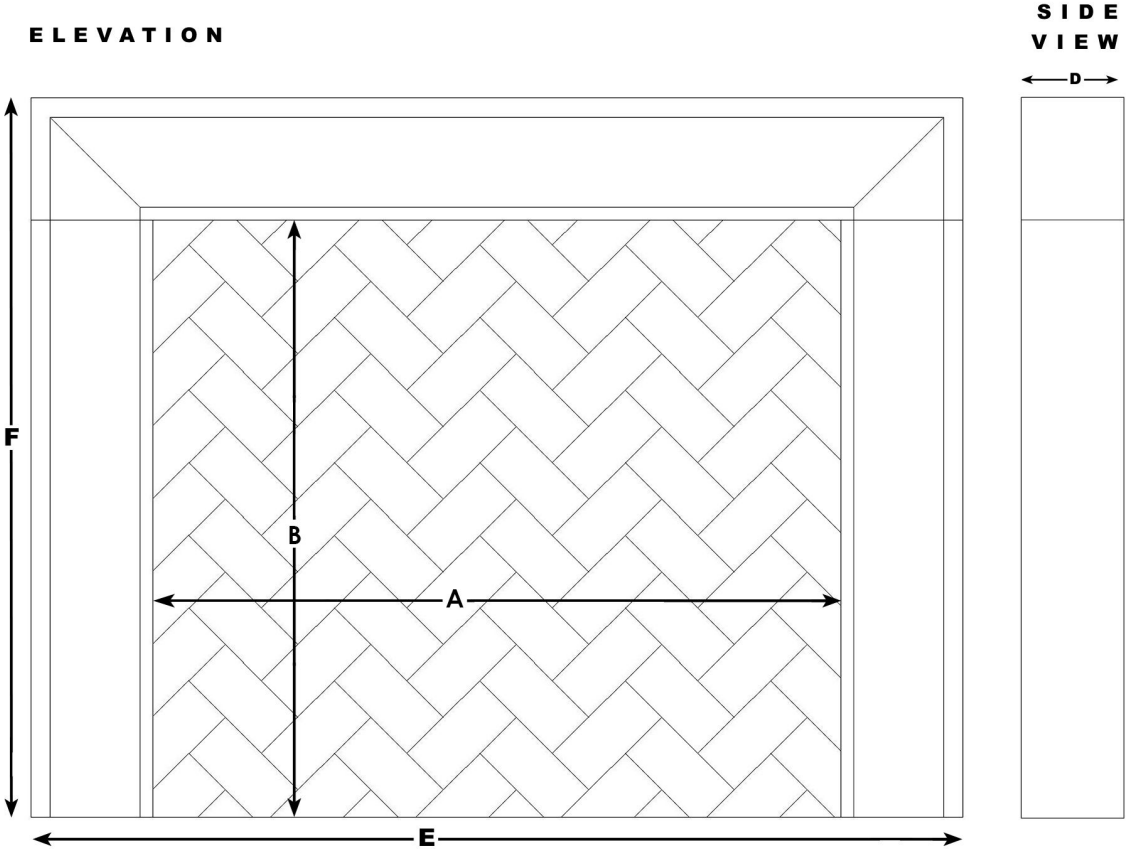

atelier
jouvence
custom stoneworks

PRESENTS

ELIZABETH SCOTT
DESIGN GROUP

THE WESTCHESTER SPECIFICATIONS

FIREPLACE OPENING	A OPENING WIDTH	B OPENING HEIGHT	C SHELF WIDTH	D SHELF DEPTH	E OVERALL WIDTH	F OVERALL HEIGHT
36" opening	36"	36"	N/A	8"	52"	44"
42" opening	42"	36"	N/A	8"	58"	44"
48" opening	48"	36"	N/A	8"	64"	44"

To request a proposal or for more information, please contact us.

312.492.7922   info@AJStoneworks.com   www.AJStoneworks.com